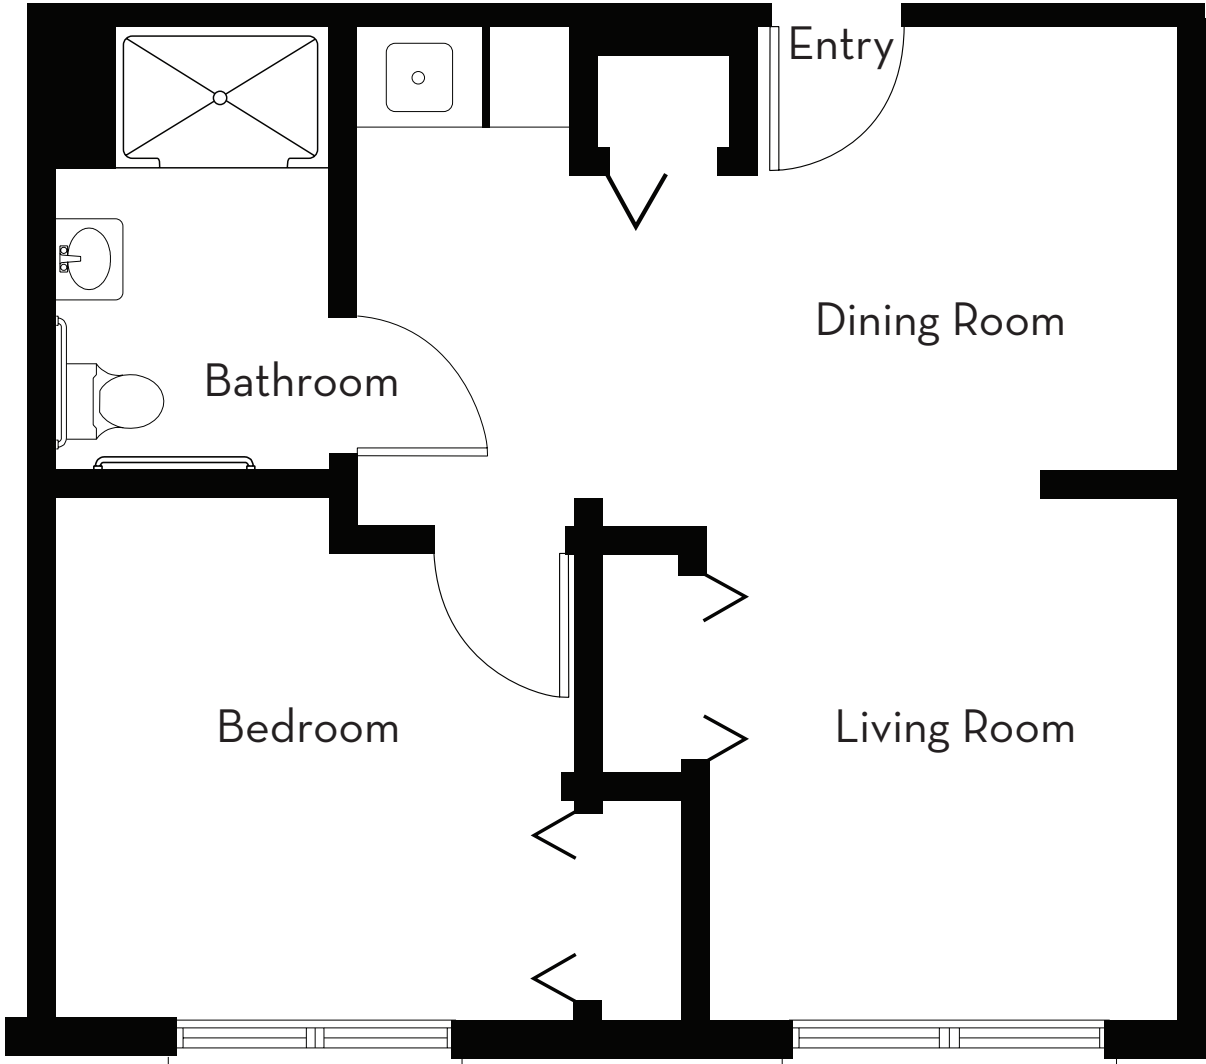

  
**CHARLOTTE**  
ASSISTED LIVING & MEMORY CARE

The Foxcroft • 527 sq. ft.

**Assisted Living | 1 Bedroom | 1 Bath**

\*All room dimensions and square footage are approximations and may vary depending on location in the building.